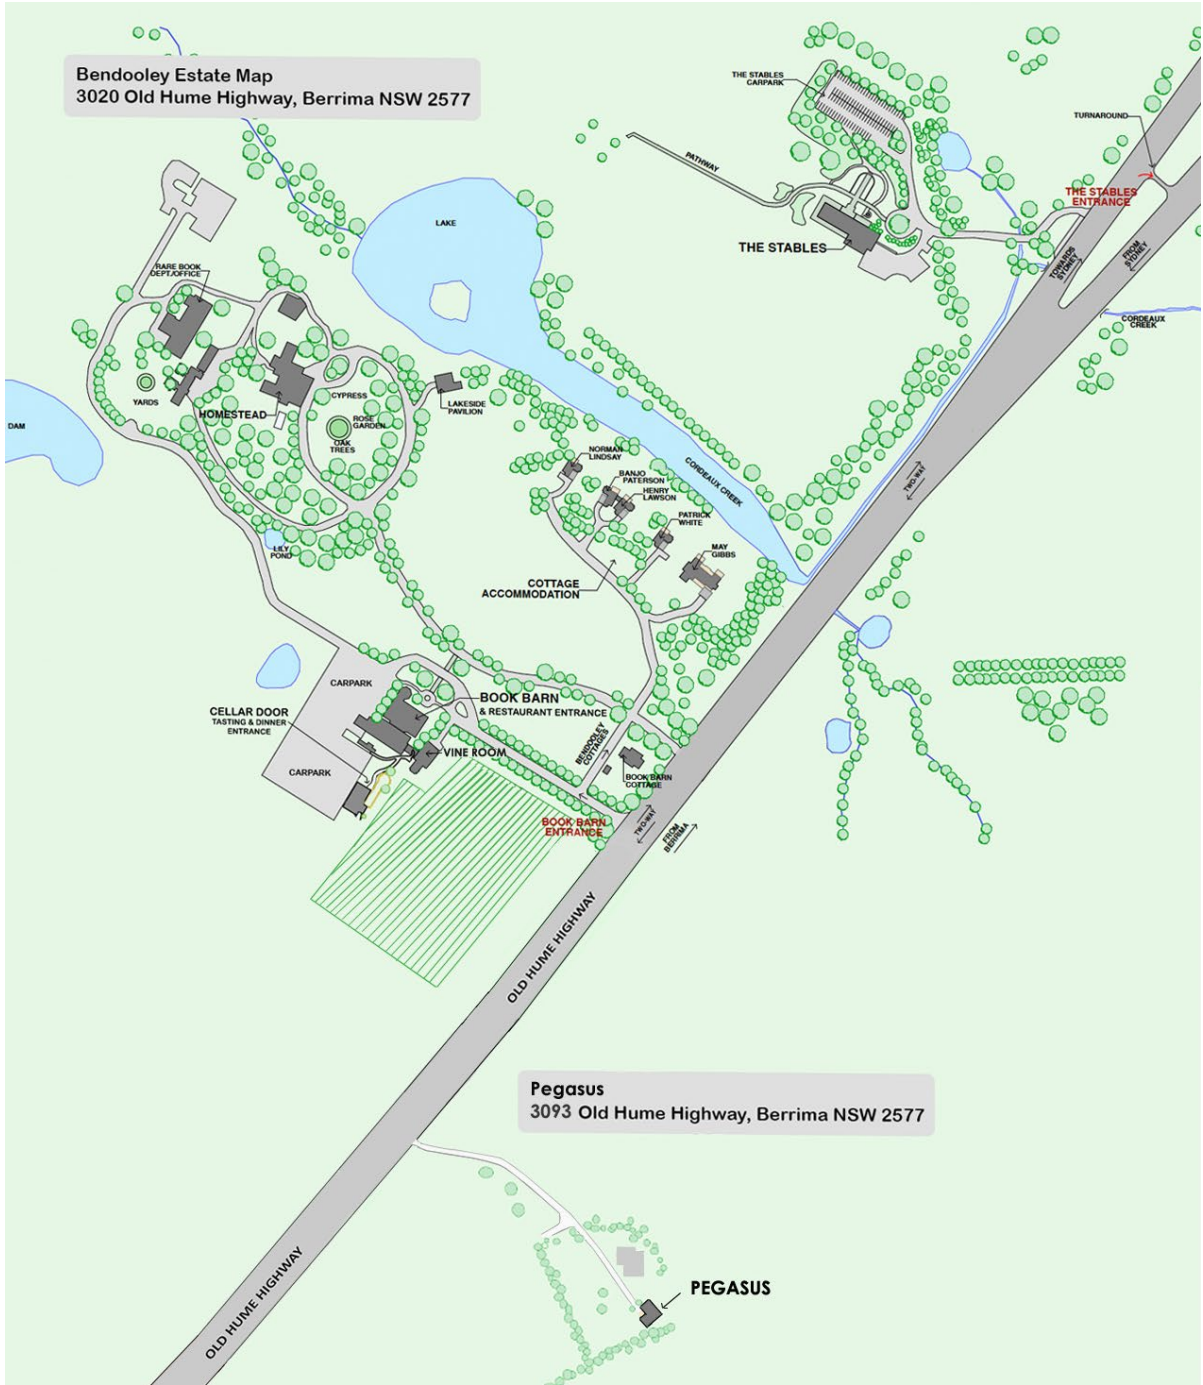

**Bendooley Estate Map**  
3020 Old Hume Highway, Berrima NSW 2577

**Pegasus**  
3093 Old Hume Highway, Berrima NSW 2577

**PEGASUS**