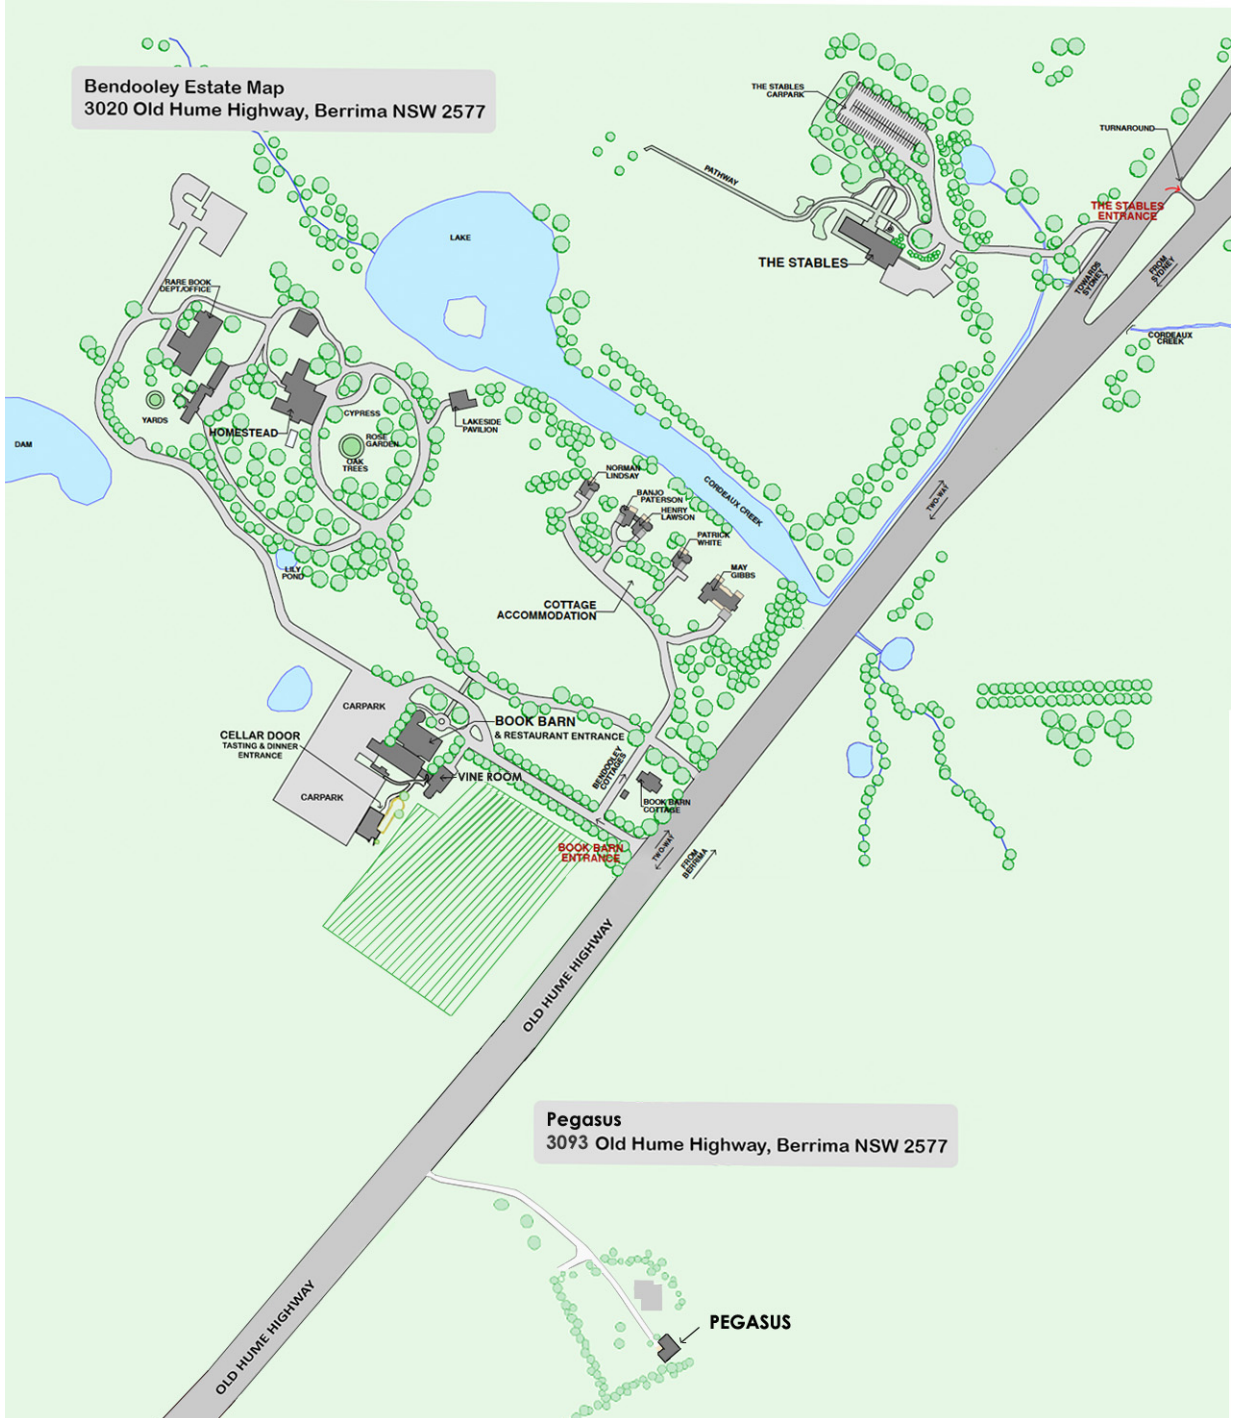

**Bendooley Estate Map**  
3020 Old Hume Highway, Berrima NSW 2577

**Pegasus**  
3093 Old Hume Highway, Berrima NSW 2577

**PEGASUS**